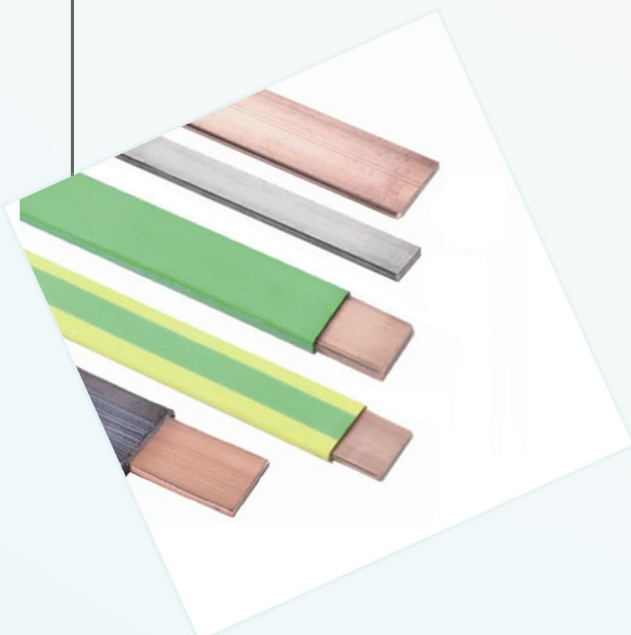

Technik International

EARTHING & LIGHTNING PROTECTION ACCESSORIES

EARTH RODS/COUPLERS/ CLAMPS/ CLIPS/ PLATES/ TAGS/ EARTH BARS/
NEUTRAL LINKS/ AIRROD/ MULTIPLE POINT/ TERMINAL BASE

PLASTIC EARTH PIT

FLEXIBLE COPPER BRAIDS

COPPER TAPE

'C' TYPE CONNECTORS