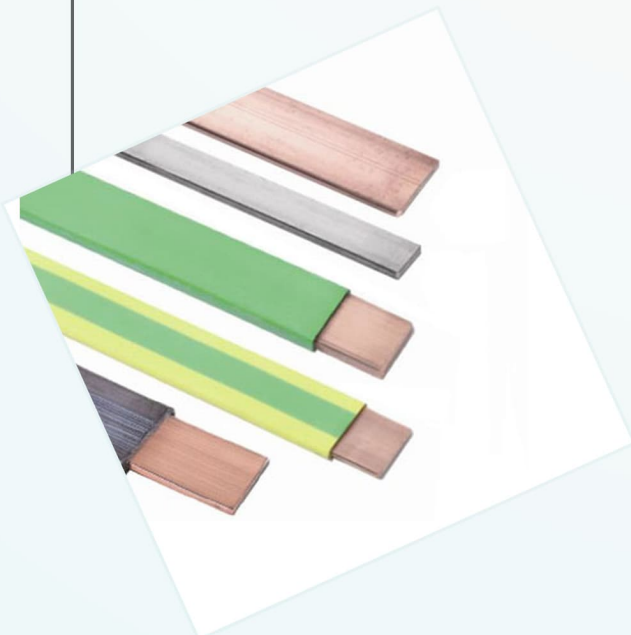

# EARTHING & LIGHTNING PROTECTION ACCESSORIES

EARTH RODS/COUPLERS/ CLAMPS/ CLIPS/ PLATES/ TAGS/ EARTH BARS/  
DISCONNECTING LINKS/ AIRROD/ MULTIPLE POINT/ TERMINAL BASE

PLASTIC EARTH PIT

FLEXIBLE COPPER BRAIDS

COPPER TAPE

'C' TYPE CONNECTORS